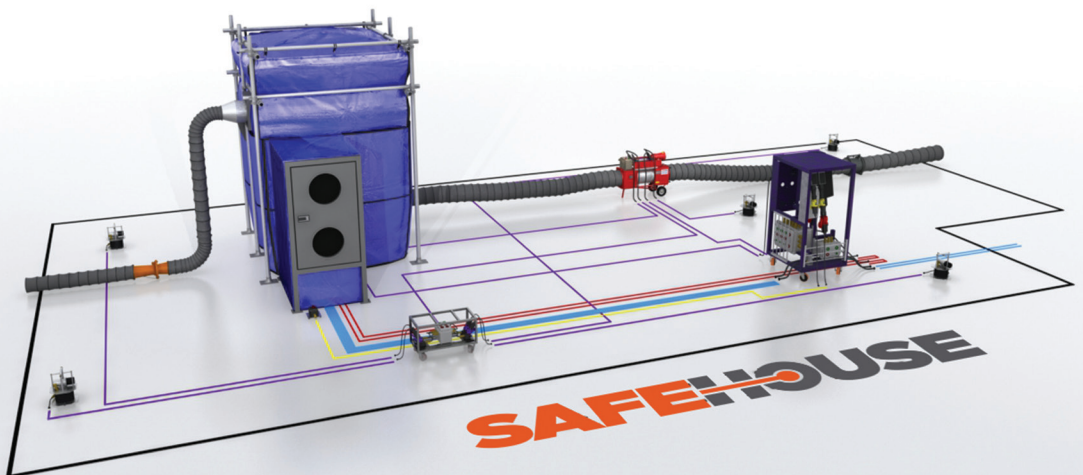

HOW IT WORKS

The Habitat is a pressurized welding enclosure that is designed to prevent hydrocarbons from entering the enclosed area, so that hot work can take place without the risk of ignition.

They provide an additional level of protection by including external gas detectors which instantly shut-down all systems associated with the risk of ignition upon detection of dangerous gases.

Our fully trained and certified technicians can install them quickly and easily – even in challenging environments – and can build them to any size.

The Habitats can remain on-site for the duration of a project, or can be dismantled with ease and minimum disruption.